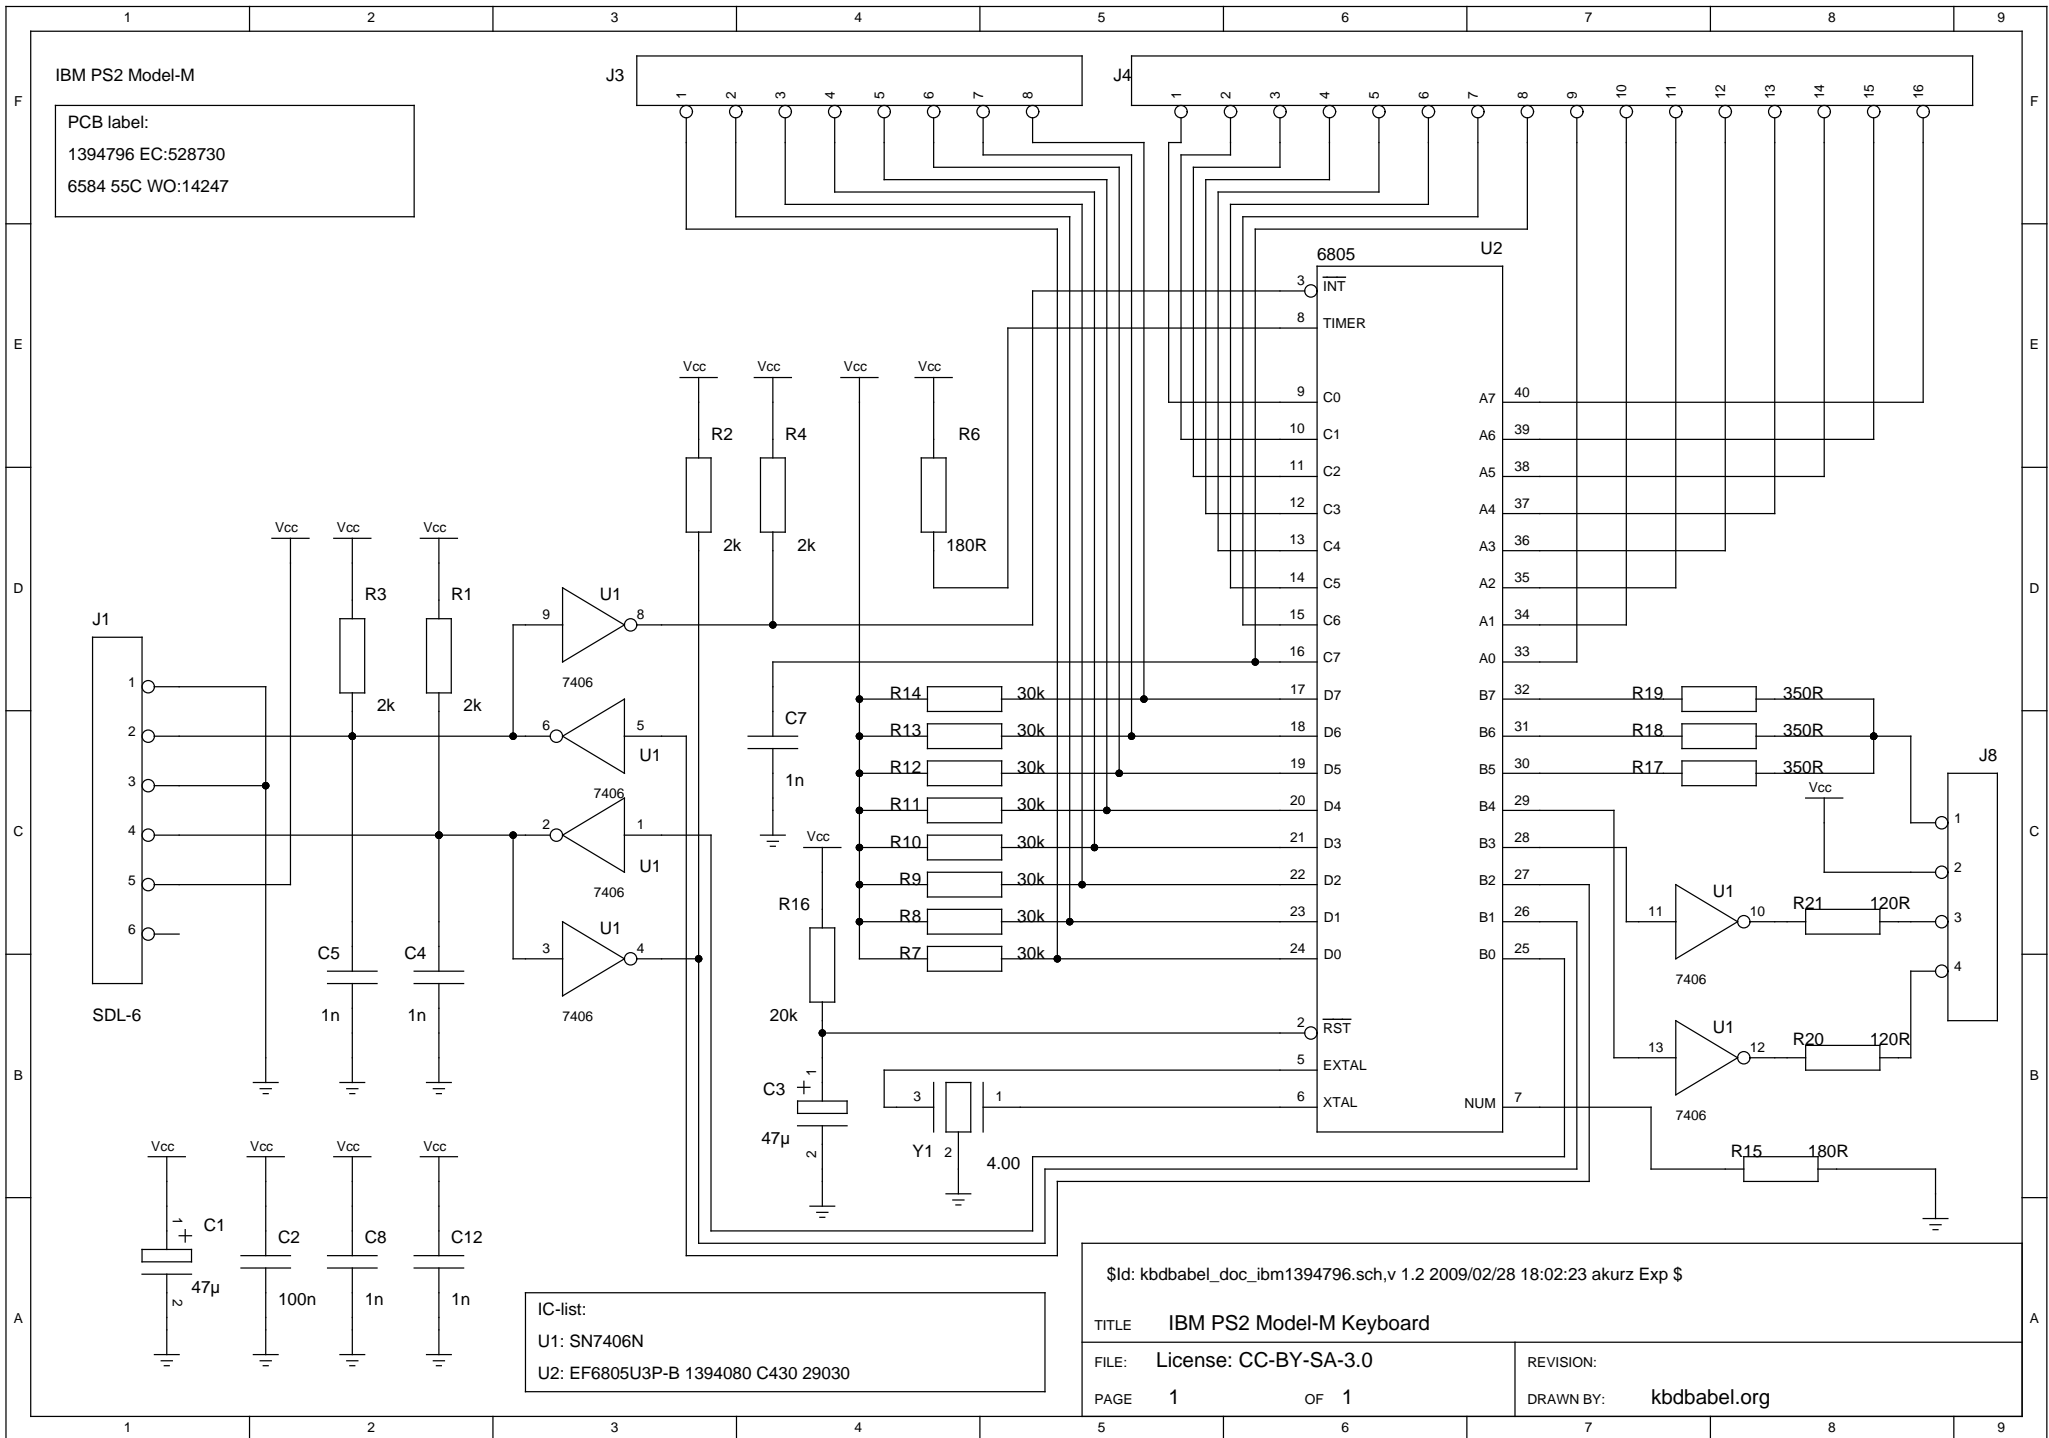

IBM PS2 Model-M

PCB label:  
1394796 EC:528730  
6584 55C WO:14247

IC-list:  
U1: SN7406N  
U2: EF6805U3P-B 1394080 C430 29030

\$!d: kbdbabel\_doc\_ibm1394796.sch,v 1.2 2009/02/28 18:02:23 akurz Exp \$

TITLE	IBM PS2 Model-M Keyboard	REVISION:	
FILE:	License: CC-BY-SA-3.0	DRAWN BY:	kbdbabel.org
PAGE	1 OF 1		